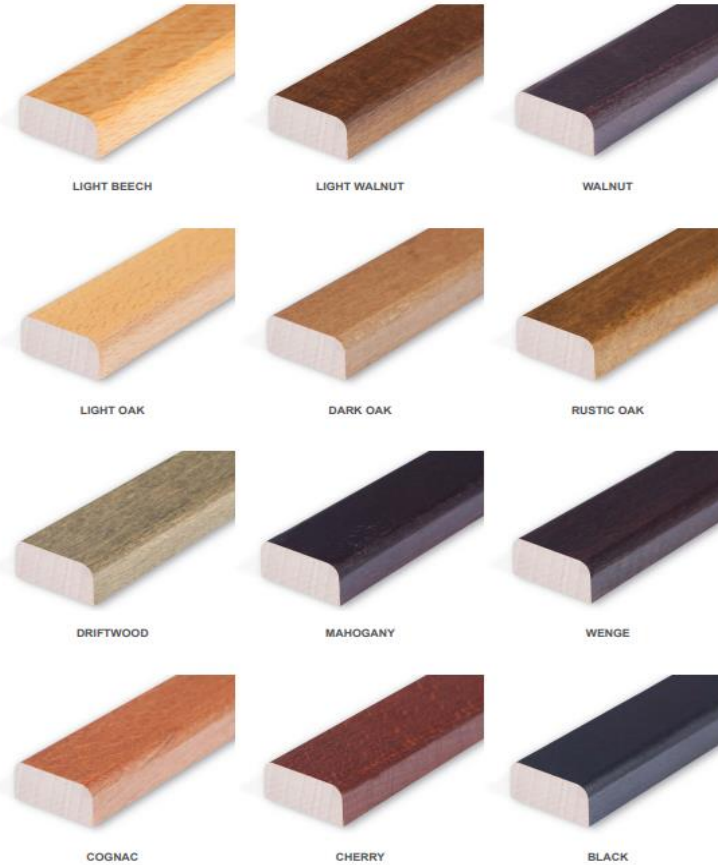

Nico Side Chair

Specifications

SKU	600-514
Height (mm)	760
Width (mm)	480
Depth (mm)	52
Seat Height (mm)	480
QTY Per Pallet	12
Weight	7Kg
MOQ	6
Material	Beechwood

FRAME FINISHES

VENETO FAUX LEATHERS